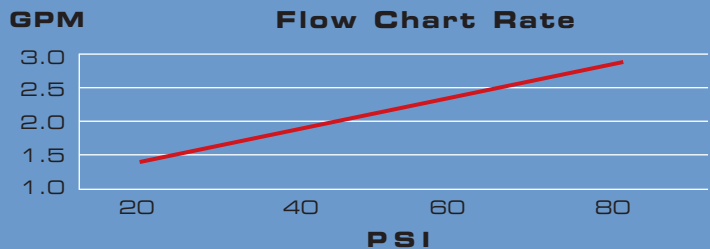

Eclipse Stainless

**Solid Stainless Steel
Lavatory / Bathtub
Faucet**

The Capri Model LAV704

Description

- Cast faucet body manufactured from type 304 stainless steel
- Ceramic disc valve cartridges assure smooth drip-free performance
- Solid stainless steel construction provides lasting beauty & durability

Warranty

Eclipse Stainless faucets are covered by a manufacturer's limited lifetime warranty from manufacturing defects.