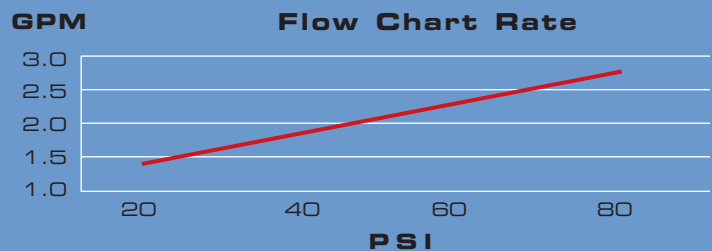

Warranty

Eclipse Stainless faucets are covered by a manufacturer's limited lifetime warranty from manufacturing defects.