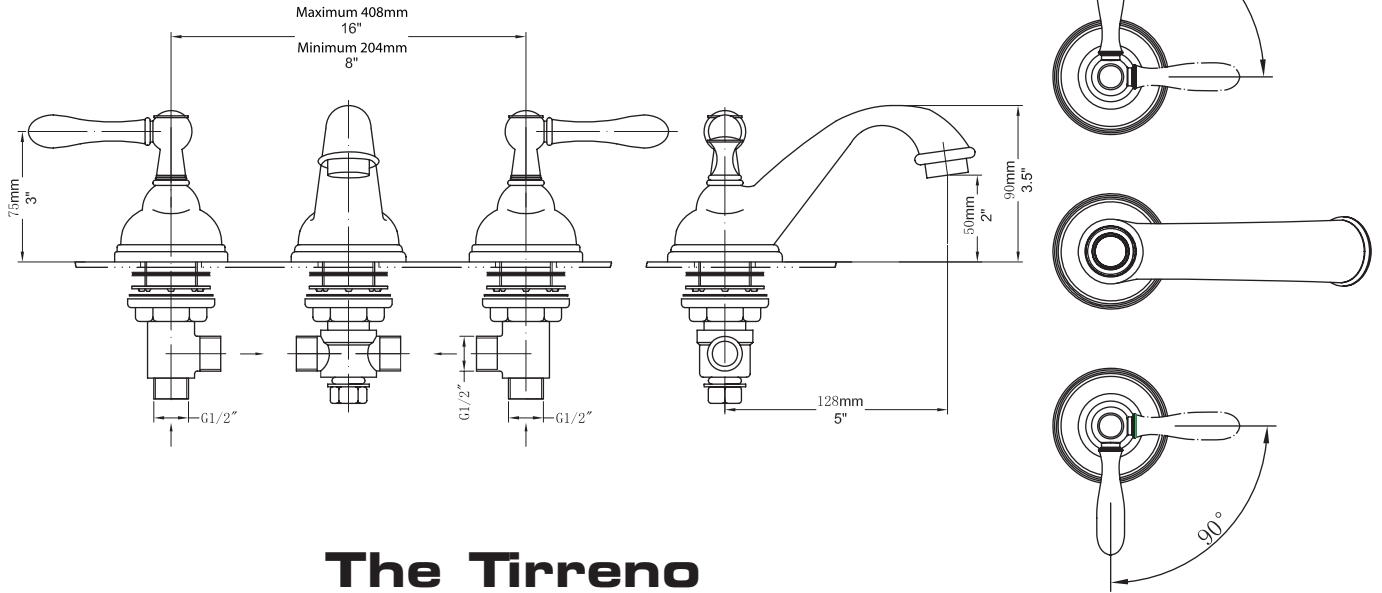

The Tirreno

Model LAV703

Eclipse Distribution, LLC

265 Miller Avenue | Mill Valley, CA 94941

800.477.2217 | www.eclipsestainless.com

Distributed through: