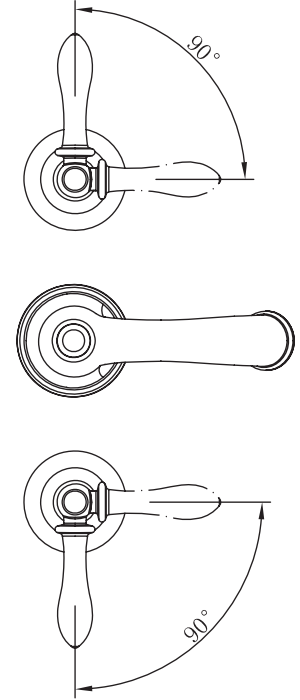

The Capri

Model LAV704

Eclipse Distribution, LLC

265 Miller Avenue | Mill Valley, CA 94941

800.477.2217 | www.eclipsestainless.com

Distributed through: