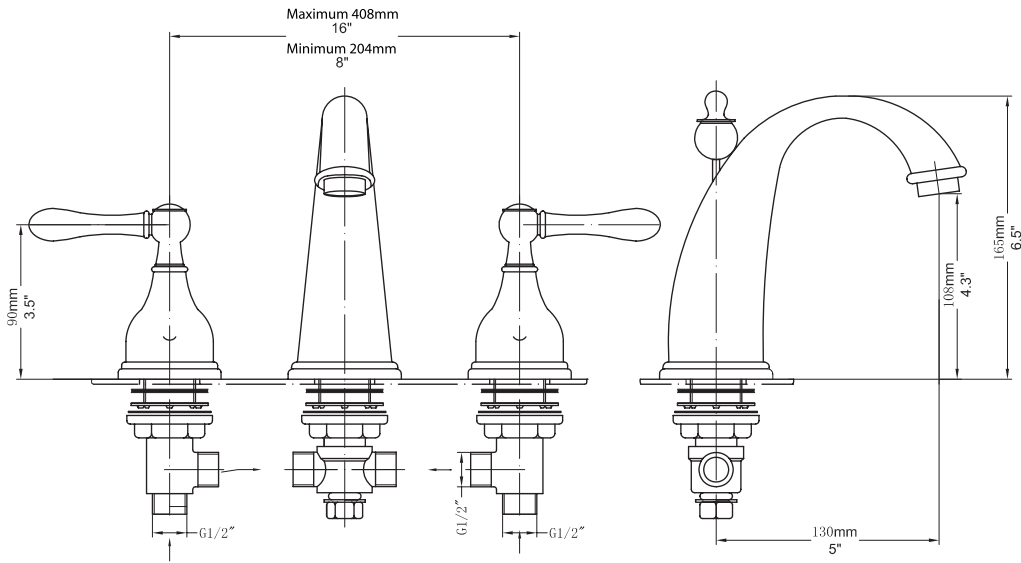

The Capri

Model LAV704

Eclipse Distribution, LLC

265 Miller Avenue | Mill Valley, CA 94941

800.477.2217 | www.eclipsestainless.com

Distributed through: