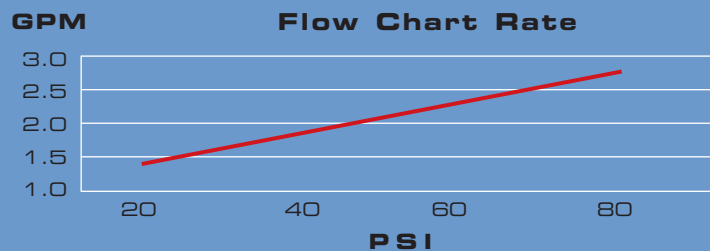

Warranty

Eclipse Stainless faucets are covered by a manufacturer's limited lifetime warranty from manufacturing defects.