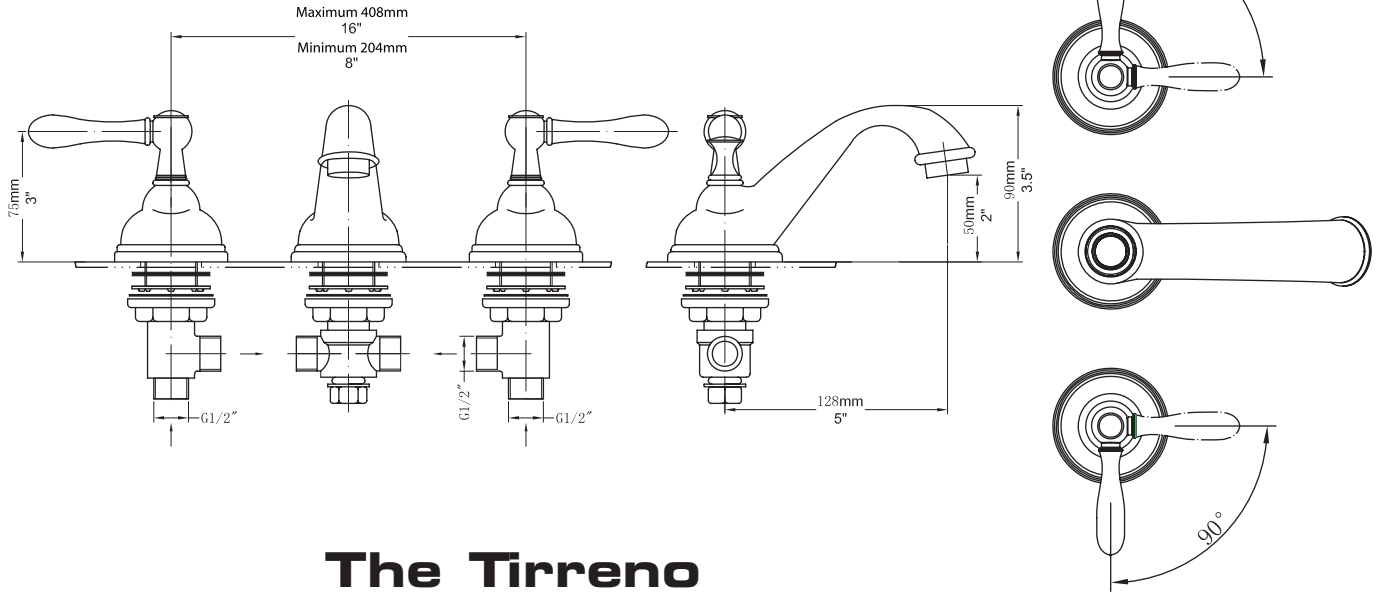

The Tirreno
Model LAV703

Eclipse Distribution, LLC

265 Miller Avenue | Mill Valley, CA 94941

800.477.2217 | www.eclipsestainless.com

Distributed through: