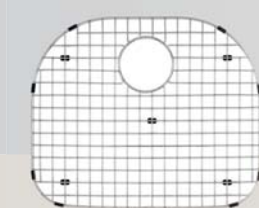

100% Stainless Steel Grate

Two (2) grate(s) (*) in every package.
(* Except for the 505 Vallejo sink which includes one (1) grate.